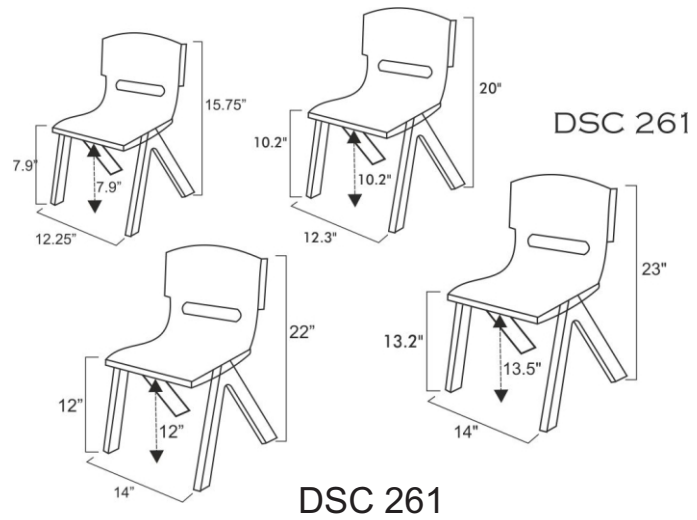

Decorative®

DSC 261