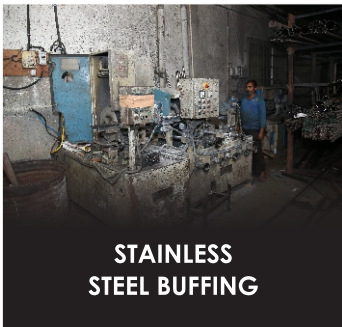

ALUMINUM WELDING