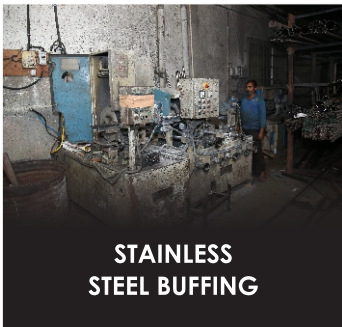

All Std, Size CRCA & SS PipeReady Stock

CNC CUTTING MACHINE

AUTOMATIC CNC BENDING MACHINE

STEEL SHEET BENDING, CUTTING & EMBOSING

ALUMINUM WELDING

ROBOTIC WELDING MACHINE

METAL Co2 WELDING & GRINDING

MULTIPLE USE MACHINE