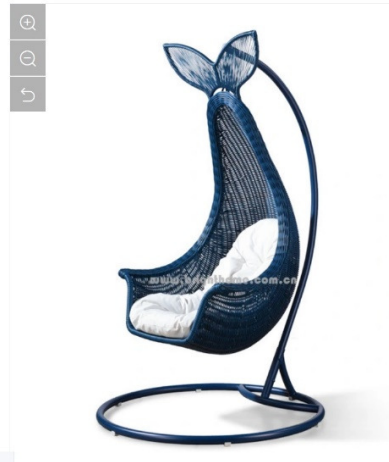

# Pool Loungers & Day beds

# Swings

Model:CY-6028

Model:CY-6032