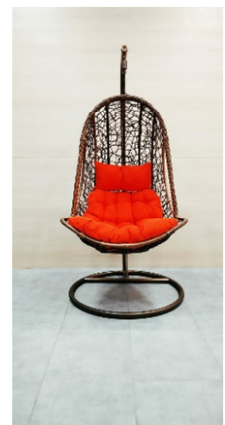

# Pool Loungers & Day beds

# Swings

Model:CY-6028

Model:CY-6032