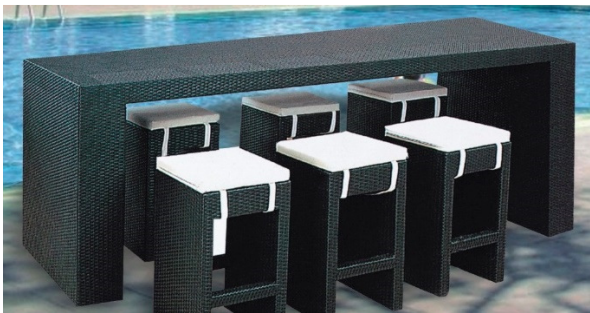

Beige

Note : Color appear in catalogue may be slitley diff from actual

**Garden Regular Wicker Series**

Square Table

**Garden Wicker Series Catalogue**

**2+1 Sets**

4+1 Sets

Bar Sets & Multi-Purpose items

# Pool Loungers & Day beds