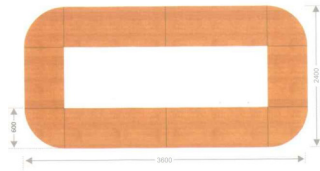

DCT 2002

Top
25mm Thick PLPB/MDF/Ply
Legs
25mm Thick PLPB/MDF/Ply

DCT 2003

Top
25mm Thick PLPB/MDF/Ply
Legs
25mm Thick PLPB/MDF/Ply
Modesty
18mm Thick PLPB/MDF/Ply

DCT 2004

Top
25mm Thick PLPB/MDF/Ply
Legs
25mm Thick PLPB/MDF/Ply
Modesty
18mm Thick PLPB/MDF/Ply

DCT 2005

Top
25mm Thick PLPB/MDF/Ply
Legs
18mm PLPB/MDF/Ply
Modesty
18mm Thick PLPB/MDF/Ply

DCT 2006

Top
25mm Thick PLPB/MDF/Ply
Legs
25mm Thick PLPB/MDF/Ply
Modesty
18mm Thick PLPB/MDF/Ply

DCT 2007

Top
25mm Thick PLPB / MDF/Ply
Legs
SS/MS Powder Coated

DCT 2008

Top
25mm Thick PLPB/MDF/Ply
Legs
25mm Thick PLPB/MDF/Ply