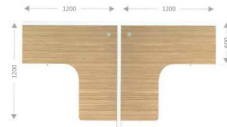

DMT 1057

Top
25mm Thick PLPB/MDF/Ply
Legs
25mm Thick PLPB/MDF/Ply
Partition
60mm Thick
Pedestal
18mm Thick PLPB/MDF
Raceway
Provision for Single/Double or Customised