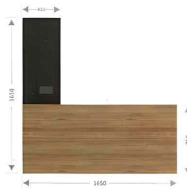

Top
25mm Thick PLPB/MDF/Ply
Legs
25mm Thick PLPB/MDF/Ply
Storage/Pedestal
18mm Thick PLPB/MDF/Ply
Modesty
18mm Thick PLPB/MDF/Ply

DOT 1009