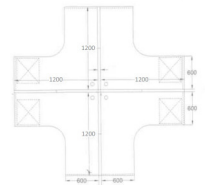

DMT 1059

Top
25mm Thick PLPB/MDF/Ply
Legs
25mm Thick PLPB/MDF/Ply
Partition
60mm Thick
Pedestal
18mm Thick PLPB/MDF/Ply
Raceway
Provision for Single/Double or Customised