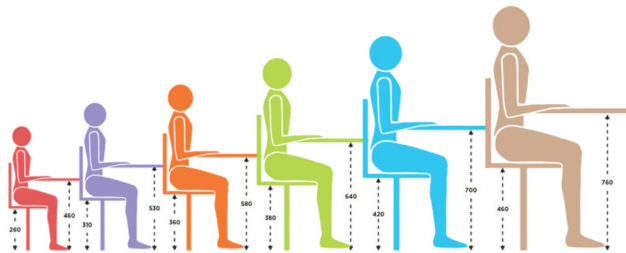

SCHOOL BENCH SIZE CHART

	Nursery	KG & 1	Class 2 - 3	Class 4 - 6	Class 7 - 8	Class 9+
Age Range	3-4years	4-6 years	6-8 years	8-11 years	11-14 years	14-Adult
Table Height	460mm	530mm	580mm	640mm	700mm	760mm
Chair Height	260mm	310mm	360mm	380mm	420mm	460mm

Decorative®

Comfort For Everyone

Factory & Display Centre :

Showroom :

Decorative: B-3, Bharat Market,
Shubhash Nagar, Asalfa Village, JMT Road,
Ghatkopar (W), Mumbai - 400 084

Factory :

www.decorative.co.in
info@decorative.co.in