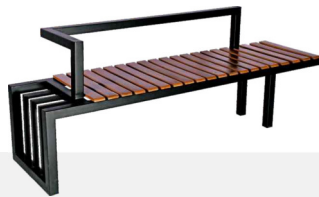

DLS 267

3 Seater Metro Bench MS Black With WPC/Wood

DLS 272

MS Powder Coated Legs, WPC/Wood Strips

DLS 273

MS Powder Coated/SS Legs, WPC/Wood Strips

DLS 260

3 Seater Waiting Chair With Black Coating Seat