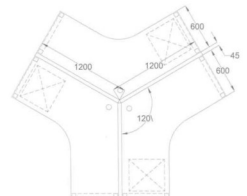

DMT 1060

Top
25mm Thick PLPB/MDF/Ply
Legs
25mm Thick PLPB/MDF/Ply
Partition
60mm Thick
Pedestal
18mm Thick PLPB/MDF/Ply
Raceway
Provision for Single/Double or Customised