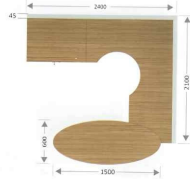

DMT 1061

Top
25mm Thick PLPB/MDF/Ply
Legs
25mm Thick PLPB/MDF/Ply
Partition
60mm Thick
Pedestal
18mm Thick PLPB/MDF/Ply
Raceway
Provision for Single/Double or Customised