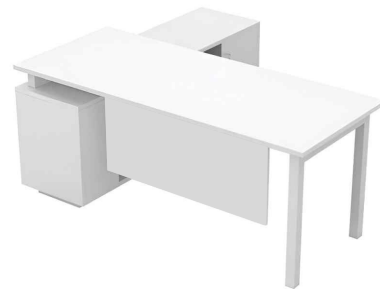

DOT 1010

Top
25mm Thick PLPB/MDF/Ply
Legs
25mm Thick PLPB/MDF/Ply
Storage/Pedestal
18mm Thick PLPB/MDF/Ply
Modesty
18mm Thick PLPB/MDF/Ply

WORKSTATION TABLES

DMT 1051

Top
25mm Thick PLPB/MDF/Ply
Storage/Pedestal
18mm Thick PLPB/MDF/Ply
Legs
40x40 CRCA Powder Coated
Modesty
18mm Thick PLPB/MDF/Ply