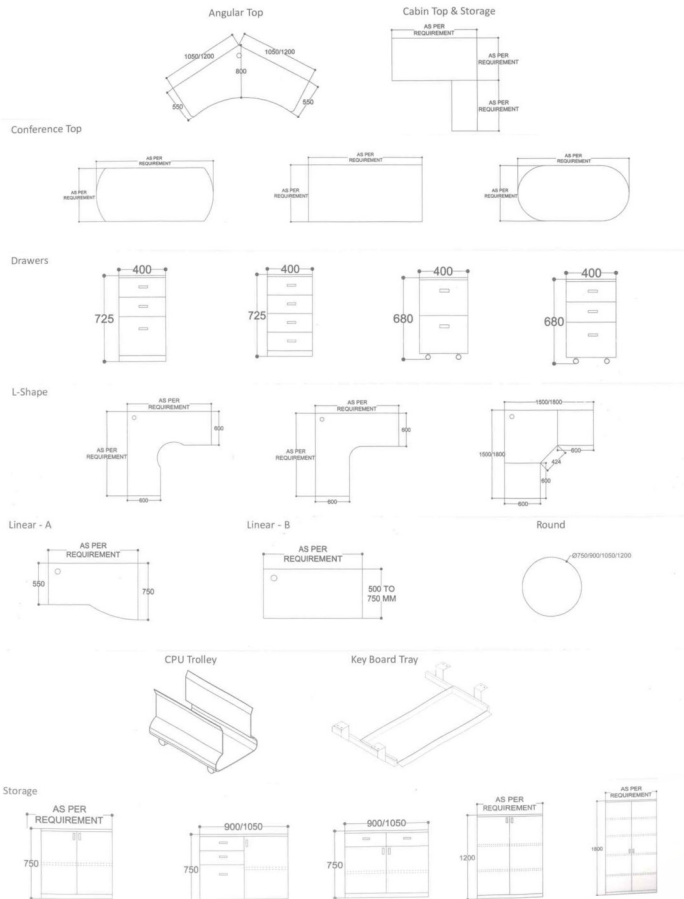

STORAGES

DC 004

Legs

Screen Options

Accessories

Decorative®
Comfort For Everyone

Factory & Display Centre :

DEVANSHI DESIGNER CREATION PVT LTD
L-11/12, Shree Rajaxmi Park Ltd, Opp. Delhi Darbar Hotel, Village Pagan, Bhiwandi - 421302

Showroom :

Decorative; B-3, Bharat Market, Shubhash Nagar, Asalfa Village, JMT Road, Ghatkopar (W), Mumbai - 400 084

Factory :

www.decorative.co.in
info@decorative.co.in