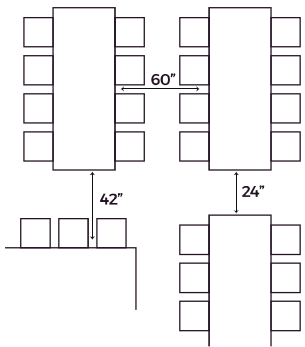

BANQUET TABLE SHAPE

- CENTER 1830 MM
- SECOND 3660 MM
- THIRD 5490 MM
- FOURTH 7320 MM
- FIFTH 9150 MM